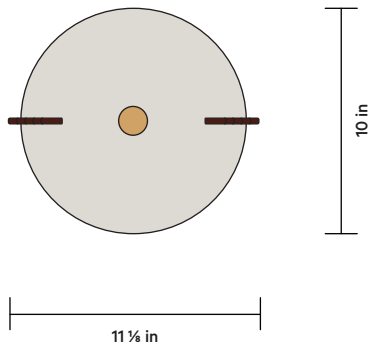

Calla Table Lamp, Medium

TOP VIEW