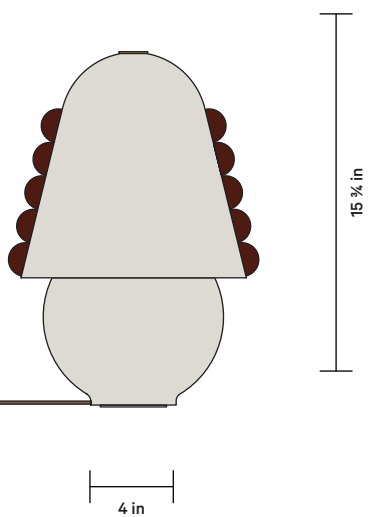

FRONT VIEW

A collaboration between In Common With and artist Sophie Lou Jacobsen, the Flora Series pairs rich colors with romantic silhouettes. Its foundational techniques yield pieces that are innately irreplicable—so, like flowers, no two will ever be the same.

DETAILS

Materials	Glass, Brass
Bulbs Included	E26 / 120V / 6.0 W / 480 lm / 2000 K - 2800 K / Warm on dim
Lead Time	12 Weeks
Dimmer	In-Line Dimmer Switch
Max Wattage	10 W
Product Weight	20 Pounds

Certifications

NOTES

1. This fixture is made of hand-blown glass and hand-patinated brass elements and may exhibit variability within the same piece. We do our best to maintain a consistent product but honor the handmade craftsmanship.
2. The dimensions may vary within one inch.
3. This fixture comes with 12 feet of chocolate brown fabric cord. Custom cord colors are available on request.
4. A black painted inline dimmer + on/off switch is located 2 feet from the plug.

Last updated on September 15, 2022