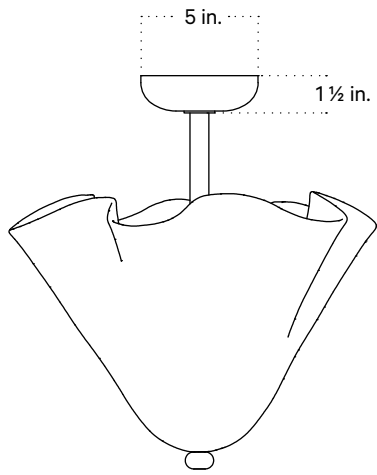

Front View

Top View

Side View

Isometric View