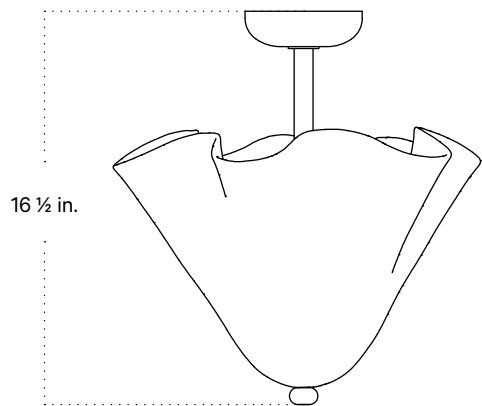

In Common With

Fazzo Surface Mount
Technical Specifications

Fazzo Surface Mount

Technical Specifications

Materials	Glass, brass
Product weight	13 lbs
Lead time	12 weeks
Bulbs included (3)	E12 / 120V / 4.0 W / 220 lm 2200 K - 3000 K / warm on dim
Dimmer	TRIAC
Max wattage	30 W
Certifications	UL listed, damp-rated

Notes

1. This fixture has handmade elements and may exhibit variability within the same piece. These variations are inherent in the production process and are not to be considered as defects. We do our best to maintain a consistent product while honoring handmade craftsmanship.
2. Dimensions may vary within one inch.

Updated August 16, 2023

Front View

Top View

Side View

Isometric View

Hand-blown Glass

Opaline

Opaline
Pistachio Embellishments