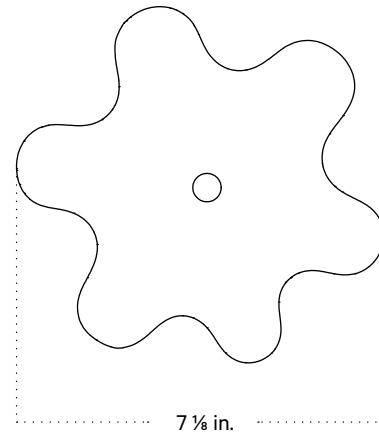

In Common With

Fazzo Surface Mount
Technical Specifications

Fazzo Surface Mount

Technical Specifications

Materials	Glass, brass
Product weight	13 lbs
Lead time	12 weeks
Bulbs included (3)	E12 / 120V / 4.0 W / 220 lm 2200 K - 3000 K / warm on dim
Dimmer	TRIAC
Max wattage	30 W
Certifications	UL listed, damp-rated

Notes

1. This fixture has handmade elements and may exhibit variability within the same piece. These variations are inherent in the production process and are not to be considered as defects. We do our best to maintain a consistent product while honoring handmade craftsmanship.
2. Dimensions may vary within one inch.

Updated August 16, 2023

Front View

Top View

Side View

Isometric View

Hand-blown Glass

Opaline

Opaline
Pistachio Embellishments